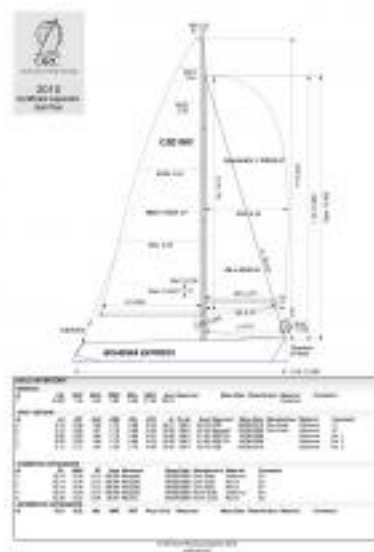

CRUISER RACER

www.cruiser-racer.com

CRUISER RACER

www.cruiser-racer.com

Buscarons, 6. 08022 Barcelona (Spain)

Tel.: (+34) 934 186 632

Mobile: (+34) 616 420 634

E-Mail: info@cruiser-racer.com