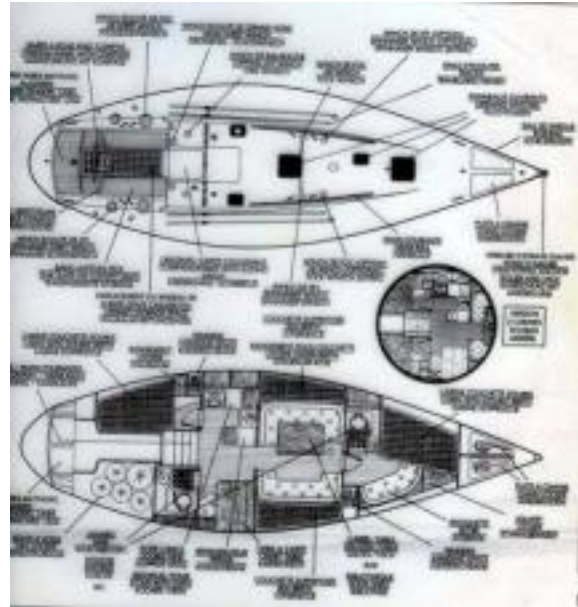

CRUISER RACER

www.cruiser-racer.com

CRUISER RACER

www.cruiser-racer.com

Buscarons, 6. 08022 Barcelona (Spain)

Tel.: (+34) 934 186 632

Mobile: (+34) 616 420 634

E-Mail: info@cruiser-racer.com