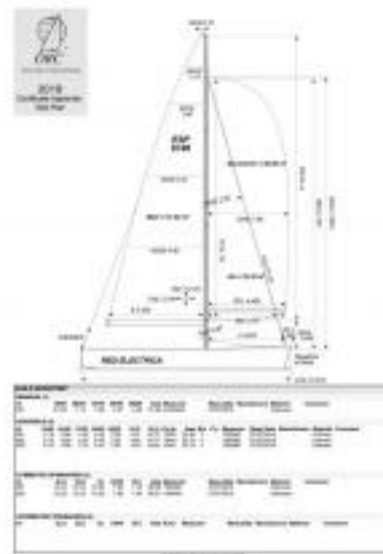

CRUISER RACER

www.cruiser-racer.com

CRUISER RACER

www.cruiser-racer.com

Buscarons, 6. 08022 Barcelona (Spain)

Tel.: (+34) 934 186 632

Mobile: (+34) 616 420 634

E-Mail: info@cruiser-racer.com