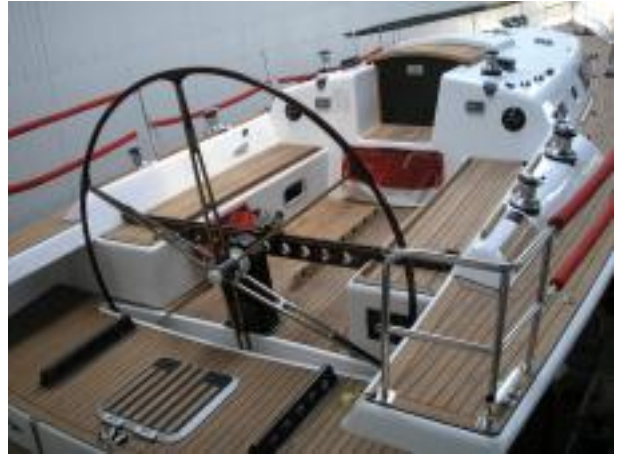

C R U I S E R R A C E R

www.cruiser-racer.com

C R U I S E R R A C E R

www.cruiser-racer.com

Buscarons, 6. 08022 Barcelona (Spain)

Tel.: (+34) 934 186 632

Mobile: (+34) 616 420 634

E-Mail: info@cruiser-racer.com