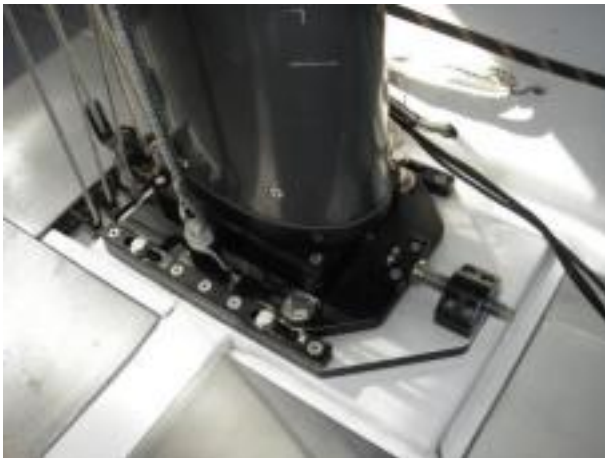

C R U I S E R R A C E R

www.cruiser-racer.com

C R U I S E R R A C E R

www.cruiser-racer.com

Buscarons, 6. 08022 Barcelona (Spain)

Tel.: (+34) 934 186 632

Mobile: (+34) 616 420 634

E-Mail: info@cruiser-racer.com