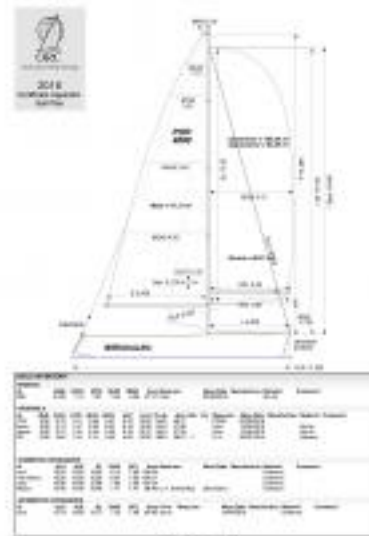

CRUISER RACER

www.cruiser-racer.com

Buscarons, 6. 08022 Barcelona (Spain)

Tel.: (+34) 934 186 632

Mobile: (+34) 616 420 634

E-Mail: info@cruiser-racer.com