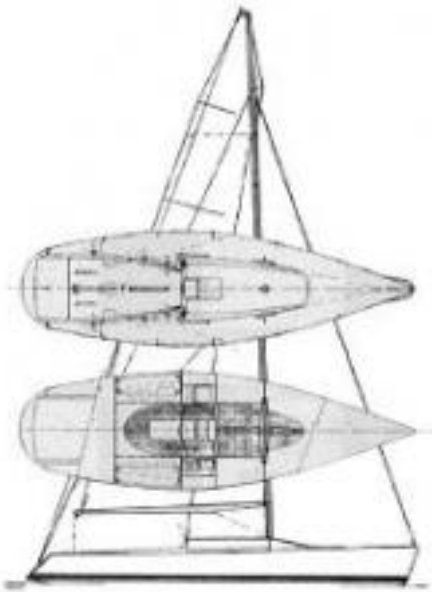

C R U I S E R R A C E R

www.cruiser-racer.com

C R U I S E R R A C E R

www.cruiser-racer.com

Buscarons, 6. 08022 Barcelona (Spain)

Tel.: (+34) 934 186 632

Mobile: (+34) 616 420 634

E-Mail: info@cruiser-racer.com