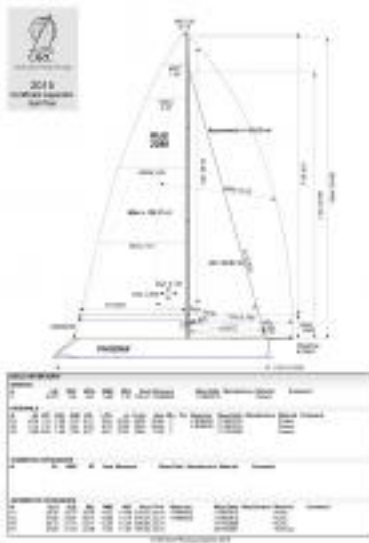

GENERAL INFORMATION		RACE INFORMATION		RESULTS	
Yacht Name		Year		Overall Rank	
Yacht Class		Start Date		Points	
Yacht Number		Start Time		Time	
Yacht Owner		Start Date		Time	
Yacht Designer		Start Date		Time	
Yacht Builder		Start Date		Time	
Yacht Length		Start Date		Time	
Yacht Weight		Start Date		Time	
Yacht Displacement		Start Date		Time	
Yacht Draft		Start Date		Time	
Yacht Mast		Start Date		Time	
Yacht Sail Area		Start Date		Time	
Yacht Fuel Capacity		Start Date		Time	
Yacht Water Capacity		Start Date		Time	
Yacht Crew		Start Date		Time	
Yacht Skipper		Start Date		Time	
Yacht Crew Members		Start Date		Time	
Yacht Race Results		Start Date		Time	
Yacht Race Times		Start Date		Time	
Yacht Race Distances		Start Date		Time	
Yacht Race Winds		Start Date		Time	
Yacht Race Waves		Start Date		Time	
Yacht Race Currents		Start Date		Time	
Yacht Race Tides		Start Date		Time	
Yacht Race Weather		Start Date		Time	
Yacht Race Conditions		Start Date		Time	
Yacht Race Observations		Start Date		Time	
Yacht Race Comments		Start Date		Time	

CRUISER RACER

www.cruiser-racer.com

Buscarons, 6. 08022 Barcelona (Spain)

Tel.: (+34) 934 186 632

Mobile: (+34) 616 420 634

E-Mail: info@cruiser-racer.com