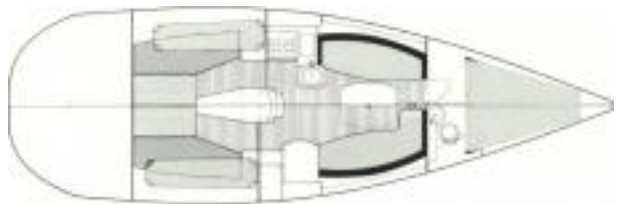

C R U I S E R R A C E R

www.cruiser-racer.com

C R U I S E R R A C E R

www.cruiser-racer.com

Buscarons, 6. 08022 Barcelona (Spain)

Tel.: (+34) 934 186 632

Mobile: (+34) 616 420 634

E-Mail: info@cruiser-racer.com