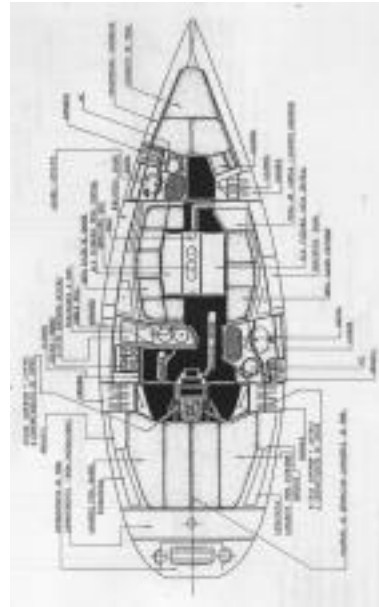

C R U I S E R R A C E R

www.cruiser-racer.com

C R U I S E R R A C E R

www.cruiser-racer.com

Buscarons, 6. 08022 Barcelona (Spain)

Tel.: (+34) 934 186 632

Mobile: (+34) 616 420 634

E-Mail: info@cruiser-racer.com