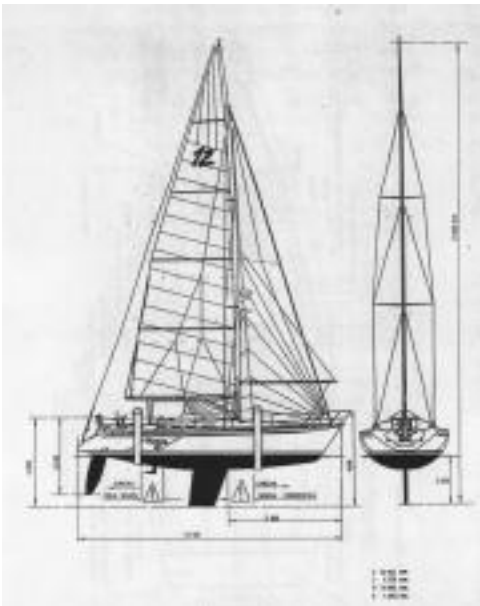

C R U I S E R R A C E R

www.cruiser-racer.com

C R U I S E R R A C E R

www.cruiser-racer.com

Buscarons, 6. 08022 Barcelona (Spain)

Tel.: (+34) 934 186 632

Mobile: (+34) 616 420 634

E-Mail: info@cruiser-racer.com