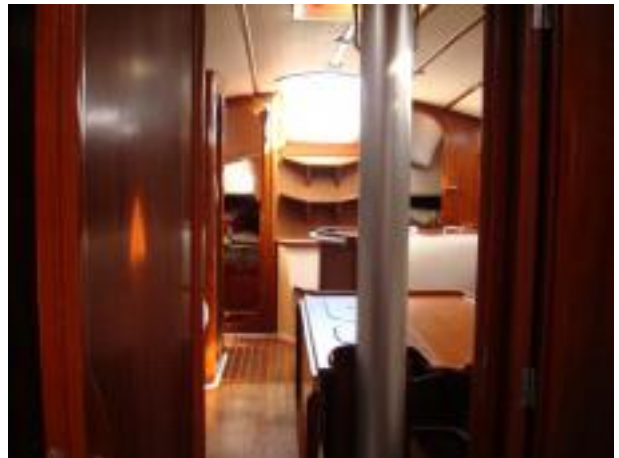

C R U I S E R
R A C E R
www.cruiser-racer.com

C R U I S E R
R A C E R
www.cruiser-racer.com

Buscarons, 6. 08022 Barcelona (Spain)

Tel.: (+34) 934 186 632

Mobile: (+34) 616 420 634

E-Mail: info@cruiser-racer.com