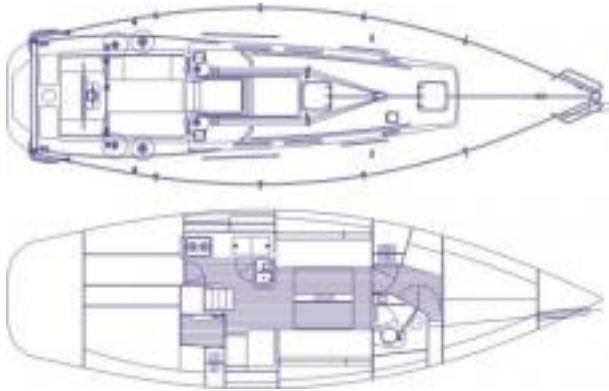

CRUISER RACER

www.cruiser-racer.com

CRUISER RACER

www.cruiser-racer.com

Buscarons, 6. 08022 Barcelona (Spain)

Tel.: (+34) 934 186 632

Mobile: (+34) 616 420 634

E-Mail: info@cruiser-racer.com