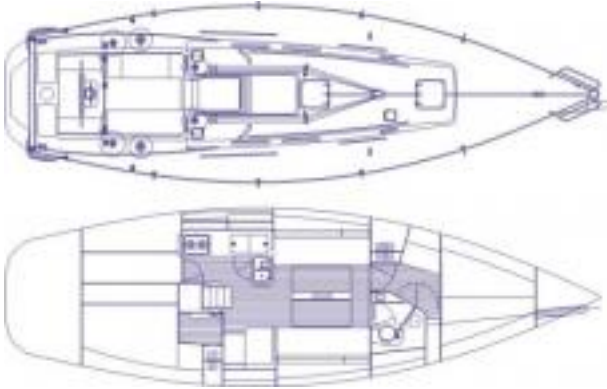

CRUISER RACER

www.cruiser-racer.com

CRUISER RACER

www.cruiser-racer.com

Buscarons, 6. 08022 Barcelona (Spain)

Tel.: (+34) 934 186 632

Mobile: (+34) 616 420 634

E-Mail: info@cruiser-racer.com