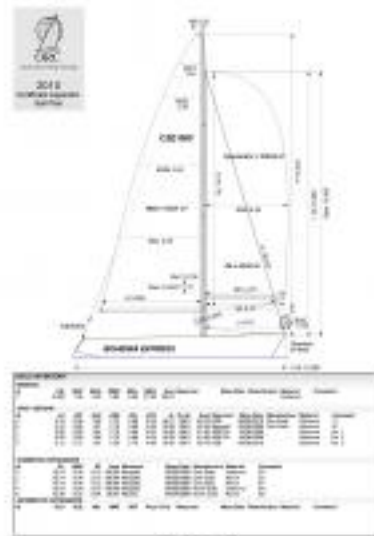

CRUISER RACER

www.cruiser-racer.com

Buscarons, 6. 08022 Barcelona (Spain)

Tel.: (+34) 934 186 632

Mobile: (+34) 616 420 634

E-Mail: info@cruiser-racer.com