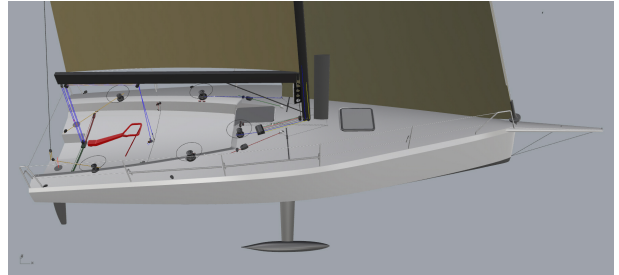

C R U I S E R R A C E R

www.cruiser-racer.com

C R U I S E R R A C E R

www.cruiser-racer.com

Buscarons, 6. 08022 Barcelona (Spain)

Tel.: (+34) 934 186 632

Mobile: (+34) 616 420 634

E-Mail: info@cruiser-racer.com