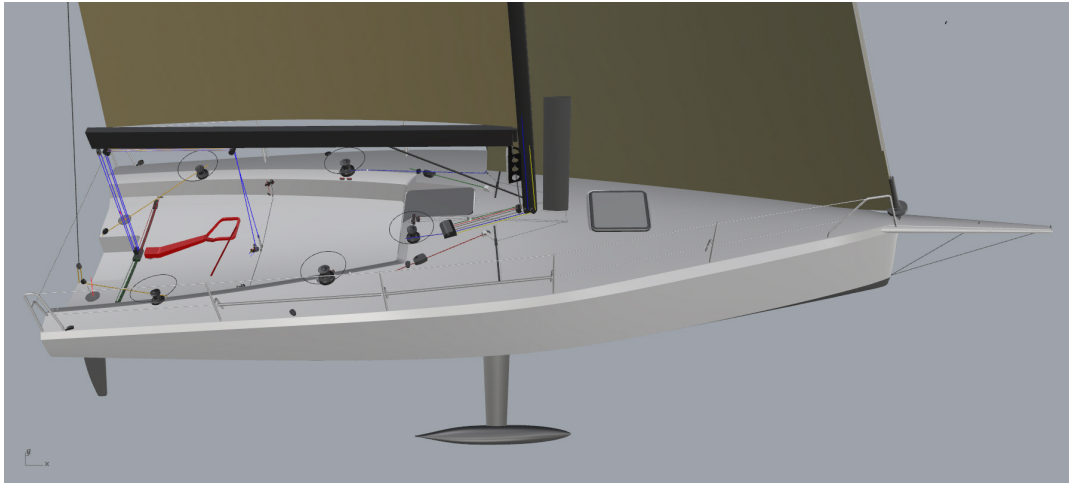

C R U I S E R
R A C E R
www.cruiser-racer.com

-1039-

CODE 10

FOR SALE

C R U I S E R
R A C E R
www.cruiser-racer.com

Buscarons, 6. 08022 Barcelona (Spain)

Tel.: (+34) 934 186 632

Mobile: (+34) 616 420 634

E-Mail: info@cruiser-racer.com