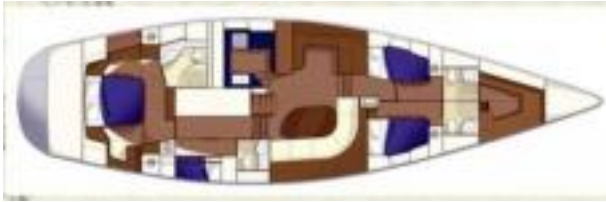

C R U I S E R R A C E R

www.cruiser-racer.com

C R U I S E R R A C E R

www.cruiser-racer.com

Buscarons, 6. 08022 Barcelona (Spain)

Tel.: (+34) 934 186 632

Mobile: (+34) 616 420 634

E-Mail: info@cruiser-racer.com