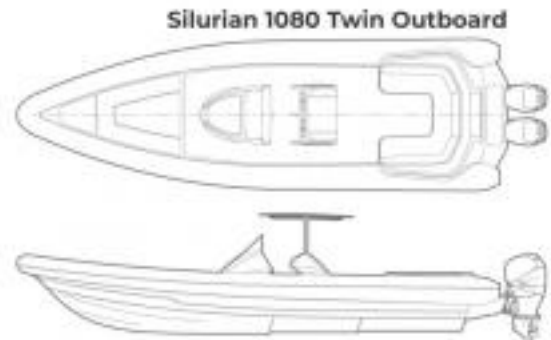

C R U I S E R R A C E R

www.cruiser-racer.com

C R U I S E R R A C E R

www.cruiser-racer.com

Buscarons, 6. 08022 Barcelona (Spain)

Tel.: (+34) 934 186 632

Mobile: (+34) 616 420 634

E-Mail: info@cruiser-racer.com