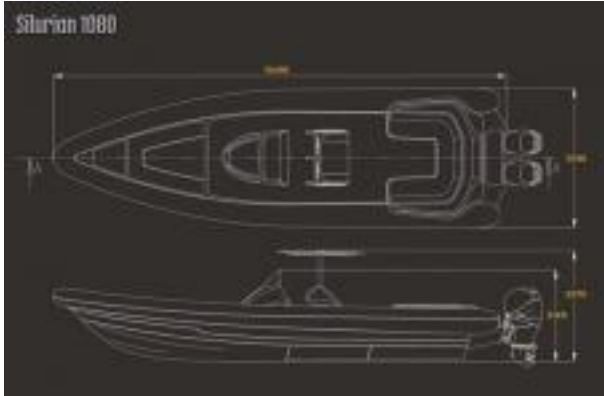

C R U I S E R R A C E R

www.cruiser-racer.com

C R U I S E R R A C E R

www.cruiser-racer.com

Buscarons, 6. 08022 Barcelona (Spain)

Tel.: (+34) 934 186 632

Mobile: (+34) 616 420 634

E-Mail: info@cruiser-racer.com