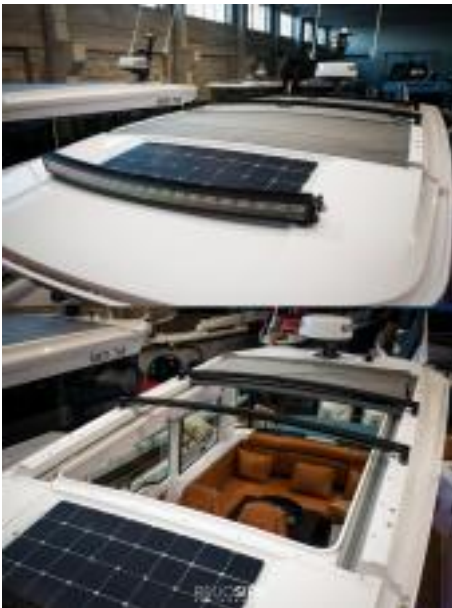

C R U I S E R R A C E R

www.cruiser-racer.com

C R U I S E R R A C E R

www.cruiser-racer.com

Buscarons, 6. 08022 Barcelona (Spain)

Tel.: (+34) 934 186 632

Mobile: (+34) 616 420 634

E-Mail: info@cruiser-racer.com